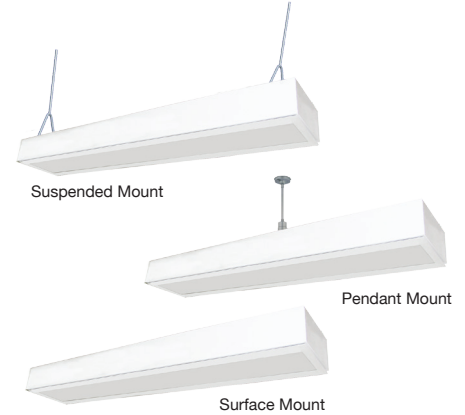

MEDIUM FLUX ENERGY DATA

CCT (K)	3500	4000/5000
Input Voltage (VAC)	120 - 277	120 - 277
System Level Power (W)**	52	52
Delivered Lumens (Lm)	4130	4800
System Efficacy (Lm/W)**	79	92
Color Rendering Index	80 min	80 min
L70 Calculated Life (Hrs)*	173,000	173,000
L85 Calculated Life (Hrs)*	79,000	79,000
Operating Temp (°C)	-30 to 35	-30 to 35

** Measured at 277VAC

FIXTURE ORDERING INFORMATION

Example: GSM1-35-1-2100

GSM1		1	
Series	Color Temp (K)	Diffuser	Power Supply
GSM1	35 3500K 40 4000K 50 5000K	1 Diffused Lens	2100 Medium Flux

SPECIFICATIONS

Dimensions (in)	48" x 9" x 4"
Units/carton	1
Net weight	18 lbs
Environmental Rating	Damp